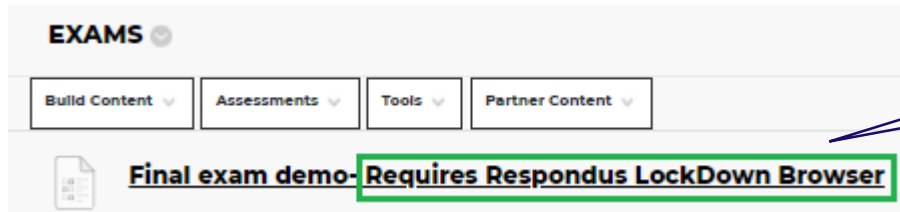

Respondus – Guía del profesor

Confirmación después de configurarlo

Respondus rellena automáticamente una password (no borrar ni compartir con los alumnos)

The screenshot shows the configuration settings for an exam. The settings are as follows:

- ☒ Multiple Attempts
  - ☐ Allow Unlimited Attempts
  - ☒ Number of Attempts 2
- Score attempts using: Last Graded Attempt
- ☐ Force Completion
- ☒ Set Timer
  - 20 Minutes
  - Auto-Submit
    - ☒ OFF
    - ☐ ON
- ☒ Display After: 06/02/2021 10:38 AM
- ☒ Display Until: 06/21/2021 10:39 PM
- ☒ Password: 3f64b3f7ea328b