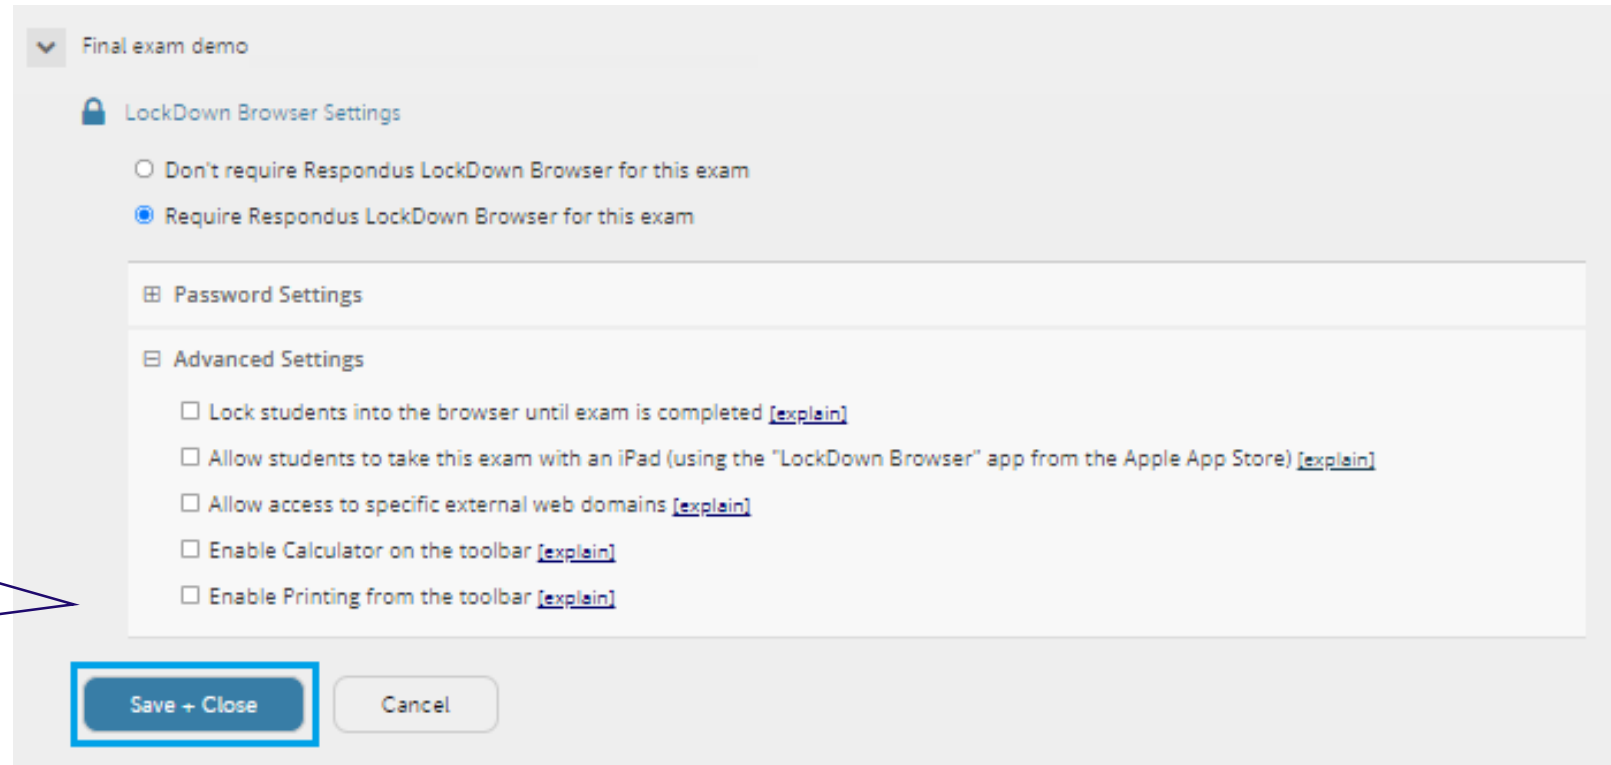

Marca las opciones y guarda los cambios