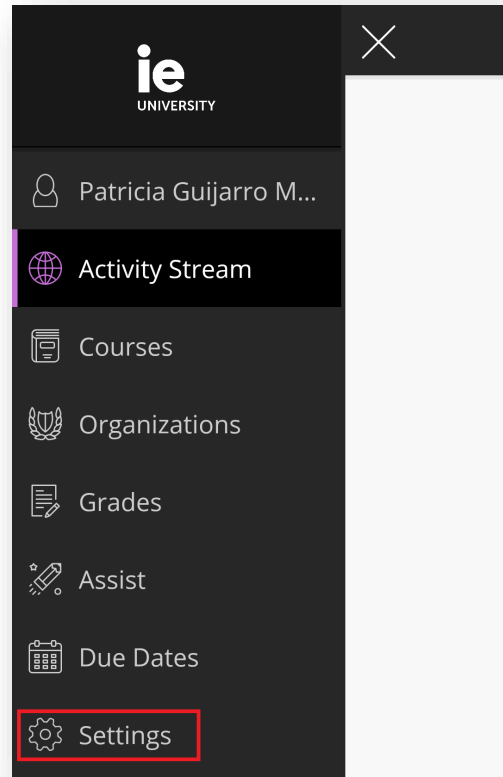

HOW TO: Blackboard Student App

If you have the Blackboard App with the old Campus information:

1. Find Settings
2. Log Out
3. Type *IEUltra* to access to your Blackboard Ultra Account
4. Access to the Web Login page