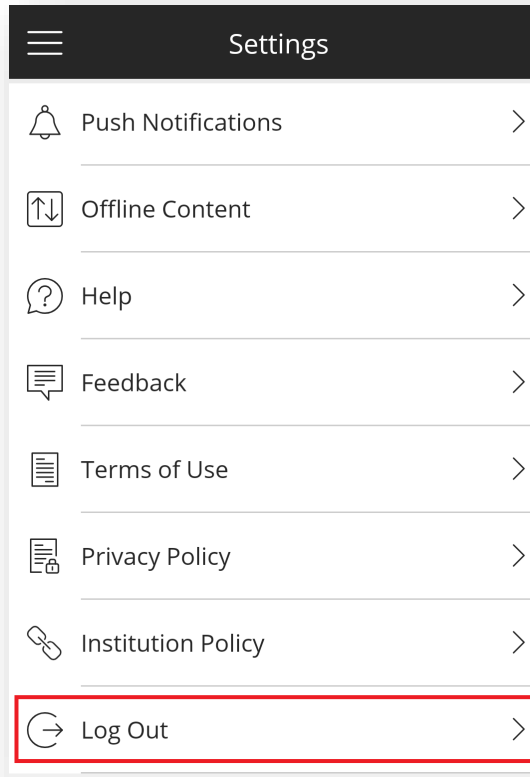

HOW TO: Blackboard Student App

If you have the Blackboard App with the old Campus information:

1. Find Settings
2. Log Out
3. Type *IEUltra* to access to your Blackboard Ultra Account
4. Access to the Web Login page