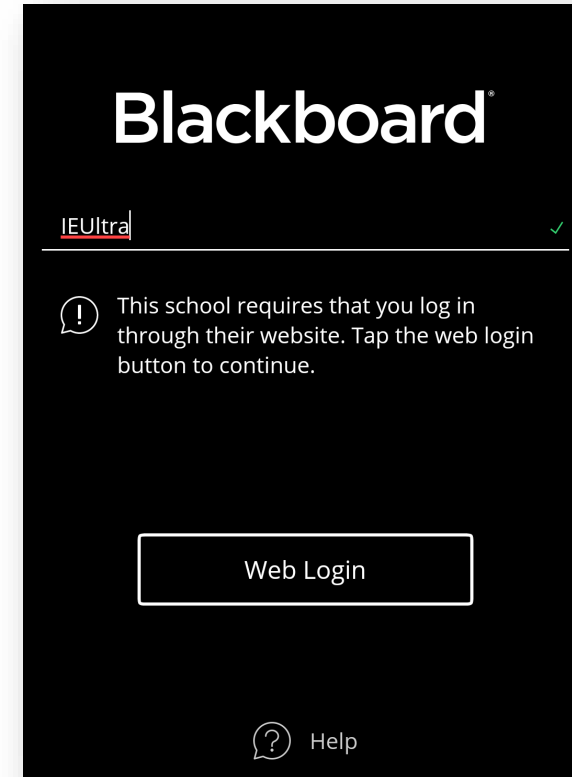

HOW TO: Blackboard Student App

If you have the Blackboard App with the old Campus information:

1. Find Settings
2. Log Out
3. Type *IEUltra* to access to your Blackboard Ultra Account
4. Access to the Web Login page